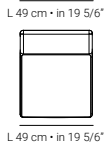

### 105.001

sedia – dining chair

L 49 cm • in 19 5/6" – P 59 cm • in 23 1/4" – H 98 cm • in 38 5/8"

### 105.002

poltroncina pranzo – dining armchair

L 61 cm • in 24" – P 61 cm • in 24" – H 88 cm • in 34 5/8"

### 105.003

poltrona – armchair

L 107 cm • in 42 1/8" – P 102 cm • in 40 3/16" – H 84 cm • in 33"

**105.011**  
tavolo centrale – coffee table

L 63 cm • in 24 3/4" – P 93 cm • in 36 5/8" – H 38 cm • in 15"

**descrizione e info tecniche**

intreccio: FIBRA NATURALE

**description and technical informations**