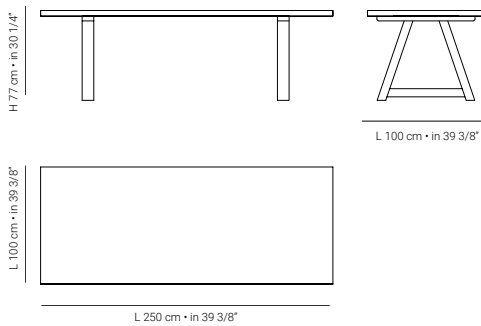

### 105.003

poltrona – armchair

L 107 cm • in 42 1/8" – P 102 cm • in 40 3/16" – H 84 cm • in 33"

 <p>H 165 cm • in 65"</p> <p>P 165 cm • in 65"</p> <p>L 140 cm • in 55 1/8"</p> <p>L 140 cm • in 55 1/8"</p>	<p><b>105.008</b> conchiglia – shell daybed</p> <p>L 140 cm • in 55 1/8" – P 165 cm • in 65" – H 165 cm • in 65"</p> <p><b>descrizione e info tecniche</b>                      imbottiti: TESSUTO (ALL)                      intreccio: FIBRA NATURALE</p> <p><b>description and technical informations</b>                      padded elements: FABRIC (ALL)                      weaving: FIBER NATURAL</p>
 <p>H 43 cm • in 17"</p> <p>P 59 cm • in 23 1/4"</p> <p>L 90 cm • in 35 5/8"</p> <p>L 90 cm • in 35 5/8"</p>	<p><b>105.009</b> pouf – pouf</p> <p>P 59 cm • in 23 1/4" – L 90 cm • in 35 5/8" – H 43 cm • in 17"</p> <p><b>descrizione e info tecniche</b>                      imbottiti: TESSUTO (ALL)                      intreccio: FIBRA NATURALE</p> <p><b>description and technical informations</b>                      padded elements: FABRIC (ALL)                      weaving: FIBER NATURAL</p>
 <p>H 50 cm • in 19 3/4"</p> <p>P 55 cm • in 21 5/8"</p> <p>L 55 cm • in 21 5/8"</p> <p>L 55 cm • in 21 5/8"</p>	<p><b>105.010</b> tavolino – side table</p> <p>L 55 cm • in 21 5/8" – P 55 cm • in 21 5/8" – H 50 cm • in 19 3/4"</p> <p><b>descrizione e info tecniche</b>                      intreccio: FIBRA NATURALE</p> <p><b>description and technical informations</b>                      weaving: FIBER NATURAL</p>

**105.011**  
tavolo centrale – coffee table

L 63 cm • in 24 3/4" – P 93 cm • in 36 5/8" – H 38 cm • in 15"

**descrizione e info tecniche**

intreccio: FIBRA NATURALE

**description and technical informations**

weaving: FIBER NATURAL

**105.020**  
tavolo pranzo – dining table

L 100 cm • in 39 3/8" - P 250 cm • in 98 3/8" - H 77 cm • in 30 1/4"

**descrizione e info tecniche**

struttura: LEGNO TECK RICICLATO

**description and technical informations**