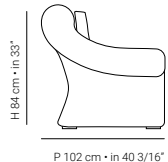

### 105.001

sedia – dining chair

L 49 cm • in 19 5/6" – P 59 cm • in 23 1/4" – H 98 cm • in 38 5/8"

### 105.002

poltroncina pranzo – dining armchair

L 61 cm • in 24" – P 61 cm • in 24" – H 88 cm • in 34 5/8"

### 105.003

poltrona – armchair

L 107 cm • in 42 1/8" – P 102 cm • in 40 3/16" – H 84 cm • in 33"

**105.011**  
tavolo centrale – coffee table

L 63 cm • in 24 3/4" – P 93 cm • in 36 5/8" – H 38 cm • in 15"

**descrizione e info tecniche**

intreccio: FIBRA NATURALE

**description and technical informations**