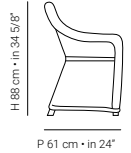

## disegni tecnici – technical drawing

### 105.001

sedia – dining chair

L 49 cm • in 19 5/6" – P 59 cm • in 23 1/4" – H 98 cm • in 38 5/8"

### 105.002

poltroncina pranzo – dining armchair

L 61 cm • in 24" – P 61 cm • in 24" – H 88 cm • in 34 5/8"

### 105.003

poltrona – armchair

L 107 cm • in 42 1/8" – P 102 cm • in 40 3/16" – H 84 cm • in 33"