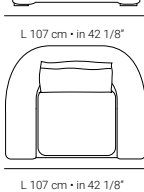

### 105.001

sedia – dining chair

L 49 cm • in 19 5/6" – P 59 cm • in 23 1/4" – H 98 cm • in 38 5/8"

### 105.002

poltroncina pranzo – dining armchair

L 61 cm • in 24" – P 61 cm • in 24" – H 88 cm • in 34 5/8"

### 105.003

poltrona – armchair

L 107 cm • in 42 1/8" – P 102 cm • in 40 3/16" – H 84 cm • in 33"

**105.011**  
tavolo centrale – coffee table

L 63 cm • in 24 3/4" – P 93 cm • in 36 5/8" – H 38 cm • in 15"

**descrizione e info tecniche**

intreccio: FIBRA NATURALE

**description and technical informations**