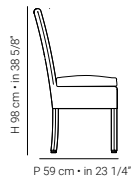

### 105.001

sedia – dining chair

L 49 cm • in 19 5/6" – P 59 cm • in 23 1/4" – H 98 cm • in 38 5/8"

### 105.002

poltroncina pranzo – dining armchair

L 61 cm • in 24" – P 61 cm • in 24" – H 88 cm • in 34 5/8"

### 105.003

poltrona – armchair

L 107 cm • in 42 1/8" – P 102 cm • in 40 3/16" – H 84 cm • in 33"

**105.011**  
tavolo centrale – coffee table

L 63 cm • in 24 3/4" – P 93 cm • in 36 5/8" – H 38 cm • in 15"

**descrizione e info tecniche**

intreccio: FIBRA NATURALE

**description and technical informations**