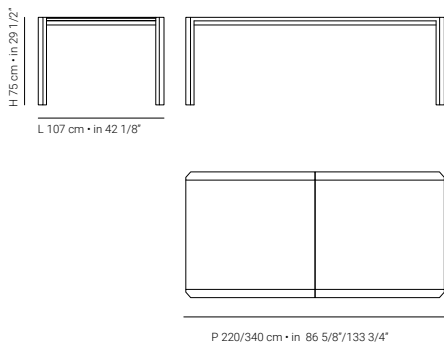

104.008
tavolo pranzo allungabile – extendable dining table

L 107 • in 42 1/8" – P 220/340 cm • in 86 5/8/133 3/4" – H 75 cm • in 29 1/2"

descrizione e info tecniche

struttura: ALLUMINIO ICE – TAUPE
Top: VETRO WITHE – TAUPE
STONE BIANCO LASA
URBAN ANTRACITE

description and technical informations

frame: ICE / TAUPE ALUMINIUM
Top: GLASS WITHE – TAUPE
STONE BIANCO LASA
URBAN ANTRACITE