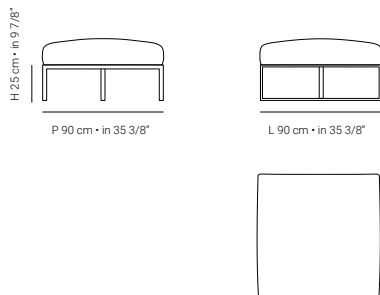

**description and technical informations**

frame: ICE / TAUPE ALUMINIUM  
Top: GLASS WITHE – TAUPE  
STONE BIANCO LASA  
URBAN ANTRACITE

**104.009**  
elemento angolare sx – left corner

L 95 cm • in 37 3/8" – P 95 cm • in 37 3/8" – H 75 cm • in 30 3/4"

**104.010**

elemento angolare dx – right corner

L 95 cm • in 37 3/8\" – P 95 cm • in 37 3/8\" – H 78 cm • in 30 3/4\"

**descrizione e info tecniche**

struttura: ALLUMINIO ICE  
ALLUMINIO TAUPE  
imbottiti: TESSUTO (ALL)  
cinghie: WHITE – TAUPE

**description and technical informations**

frame: ICE ALUMINIUM  
TAUPE ALUMINIUM  
cushions: FABRICS (ALL)  
straps: WHITE – TAUPE

**104.011**

elemento centrale – central section

L 90 cm • in 35 3/8\" – P 95 cm • in 37 3/8\" – H 78 cm • in 30 3/4\"

**104.012**

pouf – pouf

L 90 cm • in 35 3/8\" – P 90 cm • in 35 3/8\" – H 25 cm • in 9 7/8\"

**descrizione e info tecniche**

struttura: ALLUMINIO ICE  
ALLUMINIO TAUPE  
imbottiti: TESSUTO (ALL)  
cinghie: WHITE – TAUPE