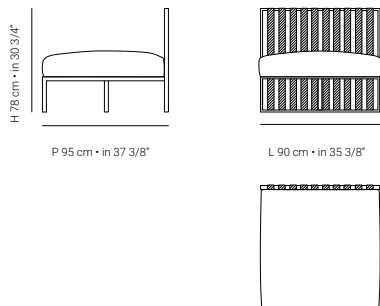

**104.004**

divano 2 posti - 2 seater sofa

L 167 cm • in 65 3/4" - P 94 cm • in 37" - H 78 cm • in 30 3/4"

**descrizione e info tecniche**

struttura: ALLUMINIO ICE  
 ALLUMINIO TAUPE  
 imbottiti: TESSUTO (ALL)  
 cinghie: WHITE - TAUPE

**description and technical informations**

frame: ICE / TAUPE ALUMINIUM  
Top: GLASS WITHE – TAUPE  
STONE BIANCO LASA  
URBAN ANTRACITE

**104.009**  
elemento angolare sx – left corner

L 95 cm • in 37 3/8" – P 95 cm • in 37 3/8" – H 75 cm • in 30 3/4"

**104.010**

elemento angolare dx – right corner

L 95 cm • in 37 3/8\" – P 95 cm • in 37 3/8\" – H 78 cm • in 30 3/4\"

**descrizione e info tecniche**

struttura: ALLUMINIO ICE  
ALLUMINIO TAUPE  
imbottiti: TESSUTO (ALL)  
cinghie: WHITE – TAUPE

**description and technical informations**

frame: ICE ALUMINIUM  
TAUPE ALUMINIUM  
cushions: FABRICS (ALL)  
straps: WHITE – TAUPE

**104.011**

elemento centrale – central section

L 90 cm • in 35 3/8\" – P 95 cm • in 37 3/8\" – H 78 cm • in 30 3/4\"