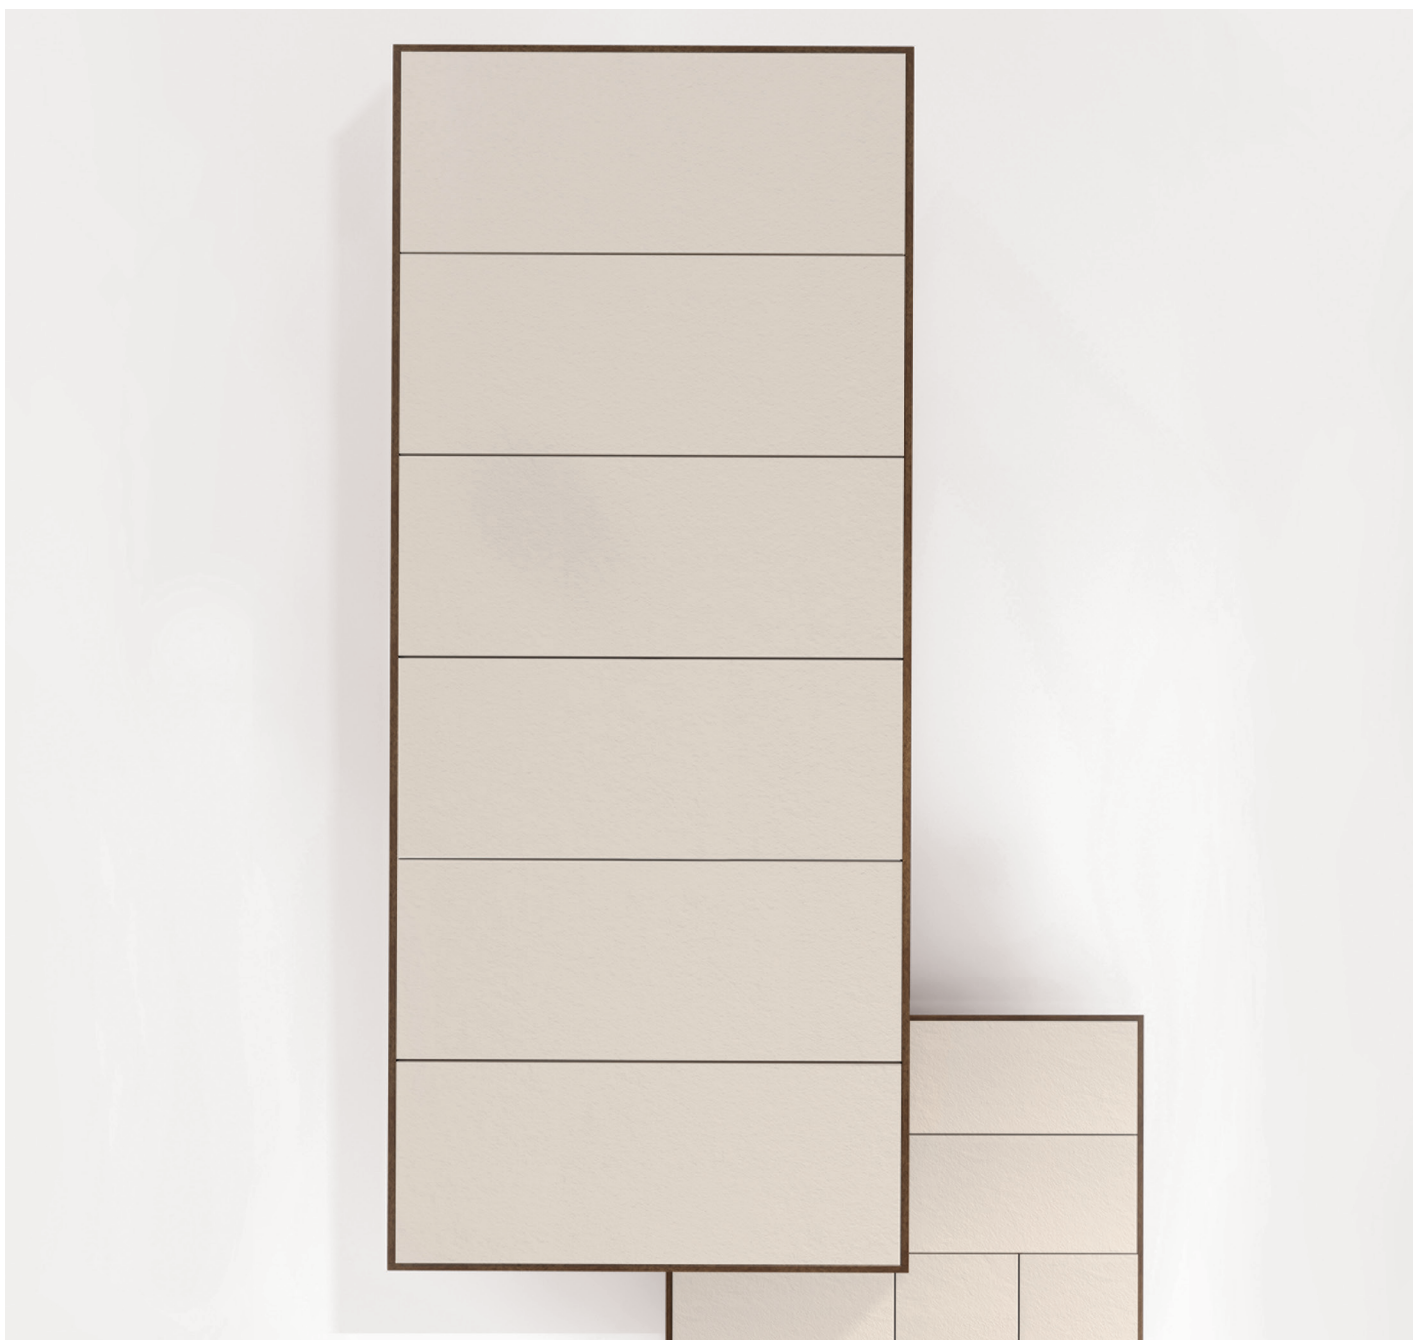

Braid
outdoor
col-
lection
book /
22

design: luigi martinelli

quadra

disegni tecnici – technical drawing

BRAID COMPANY SRL
ZONA IND. LE PIANI D'ETE, 34 - 62010 MOGLIANO (MC) - ITALY

T + 39 0733 556792 / 559006

F + 39 0733 1870105

www.braid.it - info@braid.it

braid