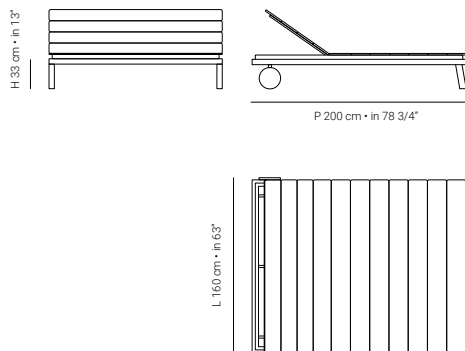

L 237 cm • in 93 3/8" – P 100 cm • in 39 3/8" – H 71 cm • in 28"

**descrizione e info tecniche**

struttura: ALLUMINIO WHITE  
ALLUMINIO CHAMPAGNE  
imbottiti: TESSUTO (ALL)

**description and technical informations**

frame: WHITE ALUMINIUM  
CHAMPAGNE ALUMINIUM  
cushions: FABRICS (ALL)

**102.004**  
lettino – sunlounger

L 80 cm • in 31 1/2" – P 200 cm • in 78 3/4" – H 33 cm • in 13"

**descrizione e info tecniche**

struttura: LEGNO IROKO  
ALLUMINIO WHITE  
ALLUMINIO CHAMPAGNE  
imbottiti: TESSUTO (ALL)

**description and technical informations**

frame: WOOD IROKO  
WHITE ALUMINIUM  
CHAMPAGNE ALUMINIUM  
cushions: FABRICS (ALL)

**102.005**  
lettino doppio – double sunlounger

L 160 cm • in 63" – P 200 cm • in 78 3/4" – H 33 cm • in 12"